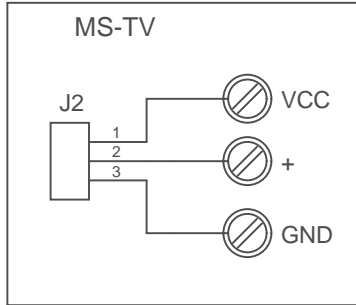

Title				<b>MultiSensor</b>			
Size	Number					Rev	
<b>A</b>	12:56:06					<b>D</b>	
Date	Tue Mar 29 2005			Drawn by	W.Norton		
Filename	SBOX.S01			Sheet	1 of 1		

MultiSensor type codes	
DS2438 EEPROM Page 3 Byte 0	
MS-T 00	
MS-TH 19	
MS-TV 1A	
MS-TL 1B	
MS-TC 1C	