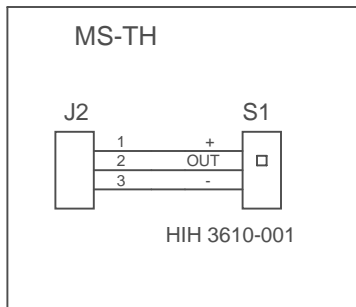

Title				<b>MultiSensor</b>			
Size	Number					Rev	
<b>A</b>	12:56:06					<b>D</b>	
Date	Tue Mar 29 2005			Drawn by	W.Norton		
Filename	SBOX.S01			Sheet	1 of 1		

MultiSensor type codes	
DS2438 EEPROM Page 3 Byte 0	
MS-T 00	
MS-TH 19	
MS-TV 1A	
MS-TL 1B	
MS-TC 1C	