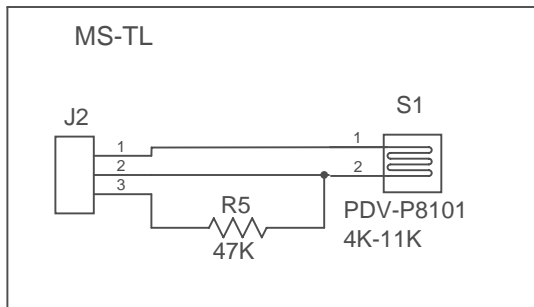

Title				<b>MultiSensor</b>			
Size	Number					Rev	
<b>A</b>	12:56:06					<b>D</b>	
Date	Tue Mar 29 2005			Drawn by	W.Norton		
Filename	SBOX.S01			Sheet	1 of 1		

MultiSensor type codes	
DS2438 EEPROM Page 3 Byte 0	
MS-T 00	
MS-TH 19	
MS-TV 1A	
MS-TL 1B	
MS-TC 1C	