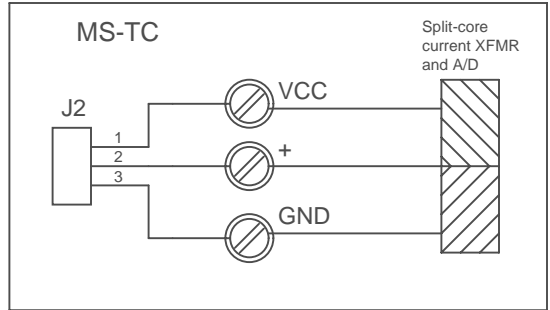

Title				<b>MultiSensor</b>			
Size	Number					Rev	
<b>A</b>	12:56:06					<b>D</b>	
Date	Tue Mar 29 2005			Drawn by	W.Norton		
Filename	SBOX.S01			Sheet	1 of 1		

MultiSensor type codes	
DS2438 EEPROM Page 3 Byte 0	
MS-T 00	
MS-TH 19	
MS-TV 1A	
MS-TL 1B	
MS-TC 1C	